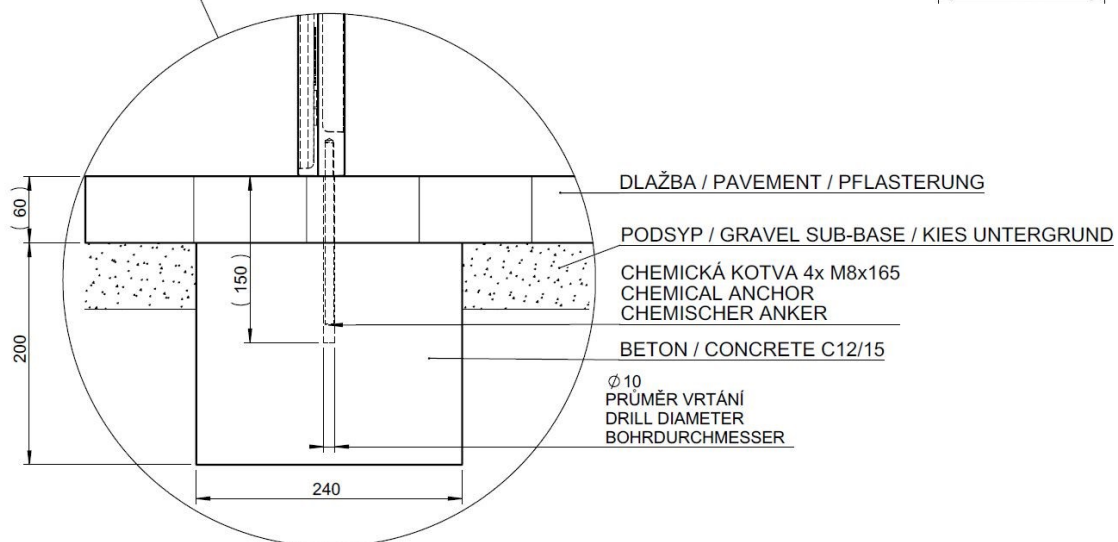

DATE: 13. 10. 2016 V: 01

dimensions in mm

# LME711 - MIELA

All rights reserved. Protection of industrial design.

LME752/757

LME751/756

LME711

DATE: 15.2.2017 V: 01  
dimensions in mm**LME - MIELA**

All rights reserved. Protection of industrial design.